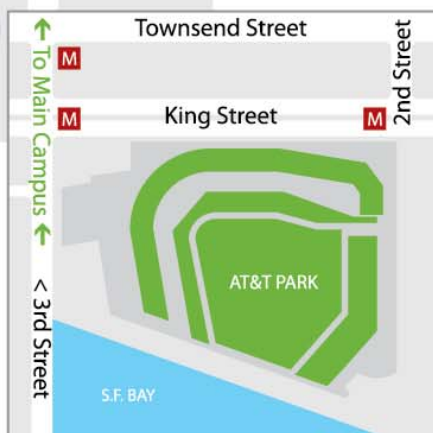

CONFERENCE BUILDINGS

- Moscone North
 - 10th Annual Photo Gallery
 - General Session
 - Hands-on Labs Hotspot
 - Meals
- Moscone South
 - Ancillary Events
 - Hands-on Labs
 - Hang Space
 - Broadcast Center
 - Solutions Exchange
 - VMware Certification Exam Center
 - VMware Store
- Moscone West
 - Breakout Sessions
 - Coat and Bag Drop
 - Group Discussions
 - Hands-on-Labs Hotspot
 - Meals
 - Meet the Experts
 - Meeting Center
 - Registration
 - Speaker Services

TRANSPORTATION

- B BART transit lines
- M MUNI transit lines
- S Shuttles
- ⋯ Access path
- Walking path

AREAS OF INTEREST

- AT&T Park (Off Main Campus)
- VMworld Party
- Jillian's Alumni Lounge
- Yerba Buena Gardens

HOTELS

- InterContinental
 - VMware Executive Briefing Center
- Marriott Marquis
 - Ancillary Events
 - Breakout Sessions
 - Hands-on Labs Hotspot
 - On-site Meetings
 - Partner Track & Lounge
 - TAM Central
- St. Regis
 - Ancillary Events
- W Hotel
 - Ancillary Events